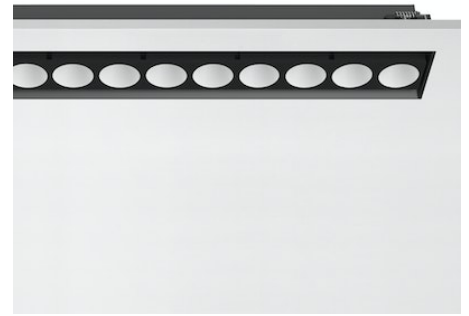

FLOS

03.9465.14A Black/White

Light Shadow Adjustable No Trim 12 Spots Optic Flood

Designed by FLOS Architectural

Recessed integrated luminaire with 12 LED lighting spots. Remote power supply included (220-240V).

Are you a professional and your project needs consulting and support?

[BOOK AN APPOINTMENT](#)

Main specifications

Mounting	Ceiling recessed
Environments	Indoor dry location
LED type	Power LED
Lamp category	LED
Iicos	No
Number of heads	1
Power (W)	32.4
Source flux (lm)	3240
System flux (lm)	2687

Physical

Colour	Black/White
Trim	No
Orientation	Adjustable
Longitudinal tilting (°)	30
Recessed depth (mm)	75
Length (mm)	429
Net weight (kg)	0.66
IP internal	20
IP external	20

Drawing Thumbnail

Download