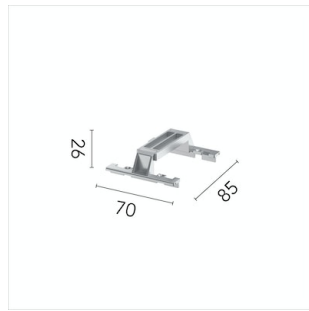

Physical

Colour	Black/White
Trim	No
Orientation	Adjustable
Longitudinal tilting (°)	30
Recessed depth (mm)	75
Length (mm)	429
Net weight (kg)	0.66
IP internal	20
IP external	20

Drawing Thumbnail

Download

Accessories & Power Supply

REQUIRED
Frame

Installation

08.0518.00

Pre-installation No Trim Frame
12L Fix Adjustable

OPTIONAL
Accessory

Mounting

08.0059.90