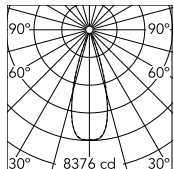

Physical

Colour	Black/White
Trim	No
Orientation	Adjustable
Longitudinal tilting (°)	30
Recessed depth (mm)	75
Length (mm)	429
Net weight (kg)	0.66
IP internal	20
IP external	20

Drawing Thumbnail

Download

Beam Angle: 33°

h(m)	E(lx)	D(m)
1	8376	0.59
2	2094	1.18
3	931	1.78
4	523	2.37
5	335	2.96

Luminous flux luminaire
2687 lm (EXTREME CUT OFF)

Photometric

Lighting type	Direct
Light distribution	Symmetric
CCT (K)	2700
CRI>	90
Beam angle C0-180 (°)	33
Beam angle C90-270 (°)	33