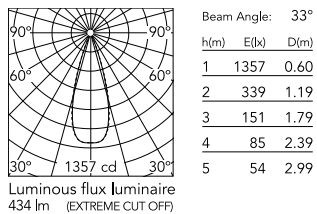

Physical

Colour	Black/Black
Trim	Yes
Orientation	Fixed
Recessed depth (mm)	150
Length (mm)	77
Net weight (kg)	0.25
IP internal	20
IP external	55

Download

[Mounting instructions](#) PDF

Photometric Files

[LDT / IES](#) ZIP

Technical Drawings

[2D](#) ZIP

[3D](#) ZIP

[Bim](#) ZIP

Schematic light drawing

Photometric

Lighting type	Direct
Light distribution	Symmetric
CCT (K)	2700
CRI>	90
Beam angle C0-180 (°)	33
Beam angle C90-270 (°)	33