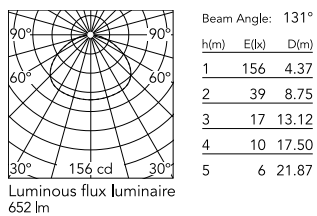

Schematic light drawing

Photometric

Lighting type	Direct
Light distribution	Symmetric

Electrical

Insulation class	II
Frequency (Hz)	50/60
Main voltage (Vac)	220-240
LED voltage Vf (Vdc)	null
Dimmable	Yes
Dimming interface	Dimmer Integrated
Plug type	Type C
Batteries inside	No