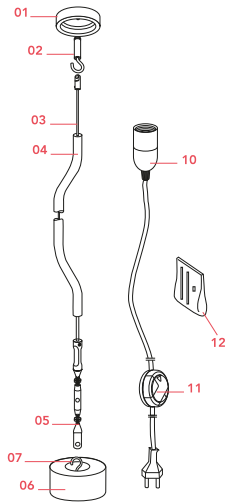

FLOS

 F5600035 Red

Parentesi dimmer

Designed by Achille Castiglioni and Pio Manzu, 1971

Halogen - 150W

Lamp providing direct light. Lamp moves vertically via sliding of a painted or nickel-plated shaped steel tube on a ceiling-to-floor steel cable (4000 mm long). Fixture head made of injection-molded black elastomer. On the cable there is the electronic dimmer which allows the regulation of light brightness.

Physical

Colour	Red
Length (mm)	110
Cord length (mm)	4000
Canopy dimension (mm)	20
Canopy width (mm)	64
Net weight (kg)	3.57
Package height (mm)	90
Package width (mm)	150
Package length (mm)	610
Package volume (m3)	0.01
IP internal	20

Accessories & Power Supply

OPTIONAL

F5700035

Parentesi dimmer Element

Bulbs

NOT INCLUDED

RF35355

LED Lamp 13W E27 220-240V
2700K R125

NOT INCLUDED

RF32366

LED Lamp 12W E27 220-240V
2700K R125

Spare Parts

01.	Complete red rose	RF5400135
02.	Anchor hook screw	RF06745
03.	Parentesi 4m steel cable	RF01442
03.	Parentesi 6m steel cable	RF01444
04.	Red tube	RF02601
05.	Parentesi inox turnbuckle & grub screw	RF01438
06.	Base for Parentesi & Pasentesi D	RF5601600
07.	Hook + nut	RF06747
09.	Parentesi rubber support	RF06068
11.	Led rondo' dimmer 220/240v 40-250w 4-100w	RF28045
12.	Kit wire ties and screw	RF5600200