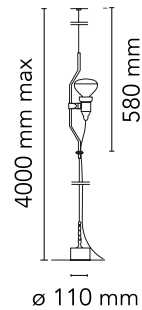

FLOS

 F5600035 Red

Parentesi dimmer

Designed by Achille Castiglioni and Pio Manzu, 1971

Halogen - 150W

Lamp providing direct light. Lamp moves vertically via sliding of a painted or nickel-plated shaped steel tube on a ceiling-to-floor steel cable (4000 mm long). Fixture head made of injection-molded black elastomer. On the cable there is the electronic dimmer which allows the regulation of light brightness.

Are you a professional and your project needs consulting and support?

[BOOK AN APPOINTMENT](#)

Main specifications

EAN	8059607020463
Mounting	Suspension
Environments	Indoor dry location
Light Source Type	Bulb
Lamp category	Halogen
Lamp holders	E27
Ilcos	HSGSR
Number of heads	1
Power (W)	150

Physical

Colour	Red
Length (mm)	110
Cord length (mm)	4000
Canopy dimension (mm)	20
Canopy width (mm)	64
Net weight (kg)	3.57
Package height (mm)	90
Package width (mm)	150
Package length (mm)	610
Package volume (m3)	0.01
IP internal	20