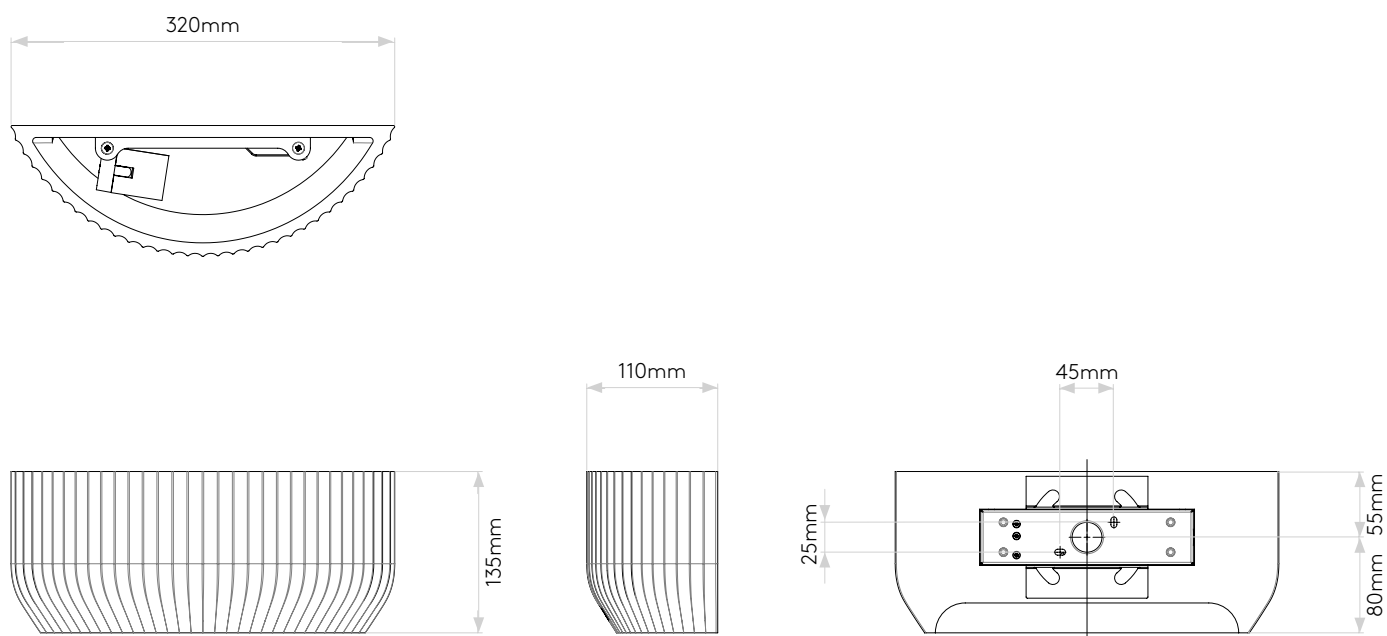

Please note that some dimensions may vary slightly due to manufacturing tolerances, this includes cable entry and fixing holes

Veillez noter que certaines dimensions peuvent varier légèrement en raison des tolérances de fabrication, y compris l'entrée de câble et les trous de fixation.

Bitte beachten Sie, dass die Maße Fertigungstoleranzen unterliegen und daher in geringem Umfang von der angegebenen Größe abweichen können. Dies gilt auch für Kabeleingänge und Befestigungslöcher.

Si prega notare che possono esserci piccole variazioni in alcune dimensioni dovute alle tolleranze di produzione, queste includono l'ingresso del cavo e i fori di fissaggio.