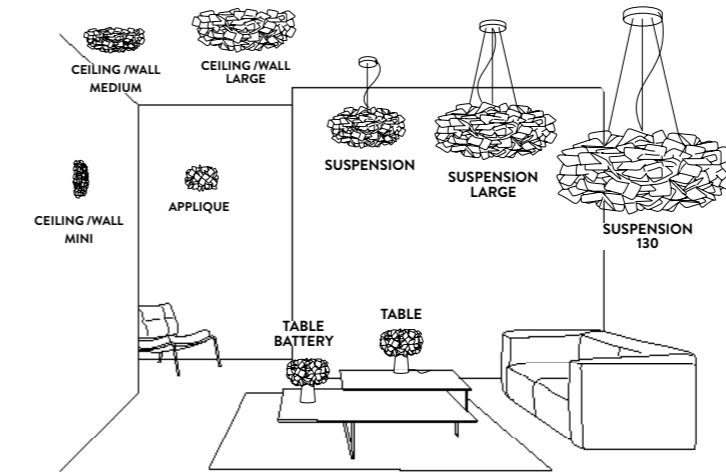

CLIZIA APPLIQUE design by Adriano Rachele

Compendium page **408**

PRODUCT	DIMENSION	COLOUR	CODE	RETAIL PRICE
APPLIQUE Bulbs E12: 2 X 6W LED Filament Dimmable with: Dimmable bulbs Made of: Cristalflex® With: Magnetic Hanging System Weight: net 1,3 - gross 3,1 lb Package: 14,2 x 15 x h 5,9 in	 28 cm (9-3/4") 32 cm (12-1/2") 15 cm (5-3/4") LIGHT SOURCE: 19 cm (7-1/4")	MAMA NON MAMA GOLD	CLIWM00GNM00000000US	$ 506,00
		MAMA NON MAMA BLACK	CLIWM00BNM00000000US	$ 474,00
		MAMA NON MAMA WHITE	CLIWM00MNM00000000US	$ 451,00

CLIZIA ENTIRE COLLECTION