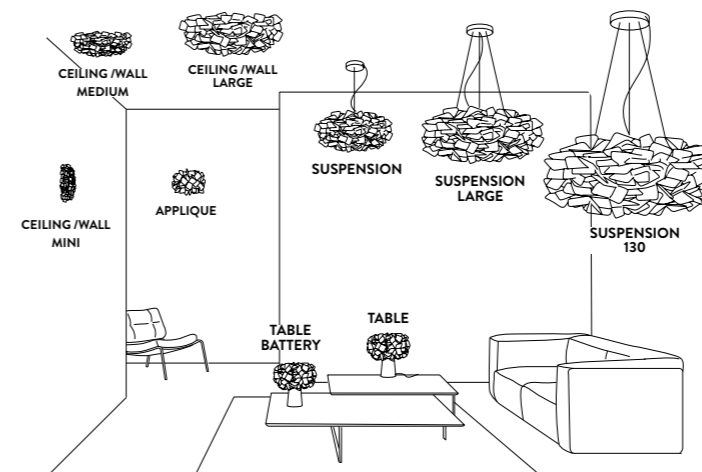

CLIZIA APPLIQUE design by Adriano Rachele

Compendium page **408**

PRODUCT / PRODOTTO	DIMENSIONS / MISURE	COLOUR / COLORE	CODE / CODICE
APPLIQUE Bulbs E14: 2 X 6W LED Filament Dimmable with: Dimmable bulbs Made of: Cristalflex® With: Magnetic Hanging System Weight: net Kg 0,6 - gross Kg 1,4 Package: 36 x 38 x h. 15 cm	28 cm 9-3/4" 32 cm (12-1/2") 15 cm 5-3/4" LIGHT SOURCE: 19 cm 7-1/4"	MAMA NON MAMA GOLD	CLIWM00GNM00000000EU
		MAMA NON MAMA BLACK	CLIWM00BNM00000000EU
		MAMA NON MAMA WHITE	CLIWM00MNM00000000EU

CLIZIA ENTIRE COLLECTION