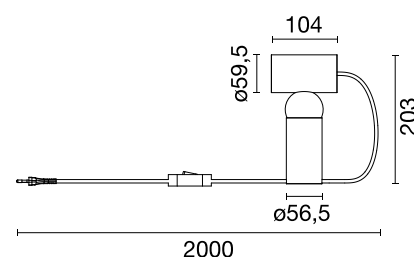

## Bilboquet

Designed by Philippe Malouin, 2023

LED retrofit - 7.5W

Table lamp with adjustable head. Integrated LED bulb and cut-off providing direct lighting. Body made of a special pigmented polycarbonate deriving from a by-product of paper production rather than from petroleum. Adjustability through steel sphere treated with protective layer deposited in PVD. Useful length of the cable 2 mt. The cable can be adjusted and locked in place through a special slit in the base of the lamp. The product has been designed according to the ISCC standards and it is assembled with total absence of glued components so that it can be completely separated for future recyclability.

### Main specifications

EAN	8059607059203
Mounting	Table
Environments	Indoor dry location
Light Source Type	Bulb
Lamp category	LED retrofit
Lamp holders	GU10
Number of heads	1
Power (W)	7.5
System power (W)	7.5

### Physical

Colour	Tomato
Length (mm)	104
Cord length (mm)	2000
Net weight (kg)	1.8
Package height (mm)	95
Package width (mm)	300
Package length (mm)	380
Package volume (m3)	0.01
IP internal	20
IP external	20

## Schematic light drawing

Beam Angle: 54°

h(m)	E(lx)	D(m)
1	571	1.01
2	143	2.02
3	63	3.02
4	36	4.03
5	23	5.04

Luminous flux Luminaire  
615 lm