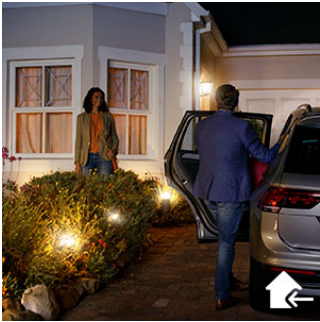

- High-quality aluminum and superior synthetics
- Weather-proof (IP44)

Full control from smart device with Hue bridge

- Requires a Philips Hue bridge

PHILIPS

Preliminary

Lucca Outdoor pedestal
Hue white bulb included Warm white light (2700K), Smart control with Hue bridge*

1740293P0

Kenmerken

Welcome you home

Experience the comfort of your lights turning on automatically when you arrive and turning off when you leave. Unpack your car, enter your house, all with the comfort of the right light. Just set the Hue app to Home or Away mode to switch on all your lights, or let geolocation do it for you, all without touching a button. It's as easy as that.

Smart control, home and away

Light up your outdoors and see what's going on outside. By connecting your outdoor lights with the Hue Bridge you can control them in any way you like. Use the Philips Hue indoor switches or the Philips Hue app on your device. You can even use your voice (Amazon Alexa, Apple HomeKit or Google Assistant) to control your outdoor lights. Set light schedules to mimic your presence. Control your outdoor lighting from the comfort of your home or from any other location.