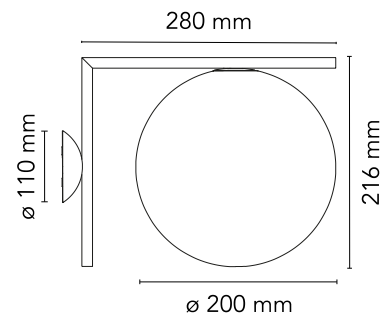

### Main specifications

Mounting	Ceiling and wall surface
Environments	Indoor dry location
Light Source Type	Bulb
Lamp category	Halogen
Lamp holders	E14
Ilcos	HSGS
Number of heads	1
Power (W)	60

### Physical

Colour	Brass
Length (mm)	200
Net weight (kg)	1.65
Package height (mm)	0
Package width (mm)	0
Package length (mm)	0
Package volume (m3)	0.04
IP internal	20