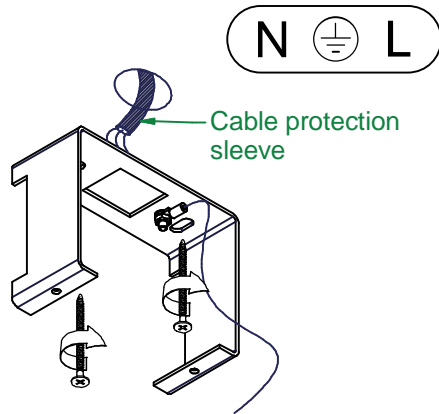

Julien square foot IP54 LED 3000K flood GI

107322XX

 The light source contained in this luminaire shall only be replaced by the manufacturer or his service agent or a similar qualified person

V0 - 01/07/2016