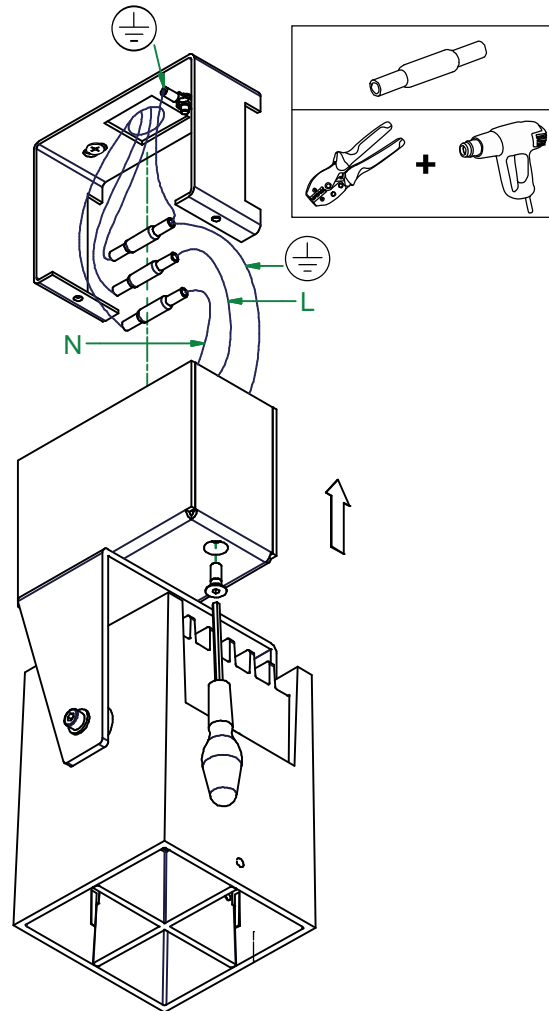

Julien square foot IP54 LED 3000K flood GI

107322XX

 The light source contained in this luminaire shall only be replaced by the manufacturer or his service agent or a similar qualified person

V0 - 01/07/2016