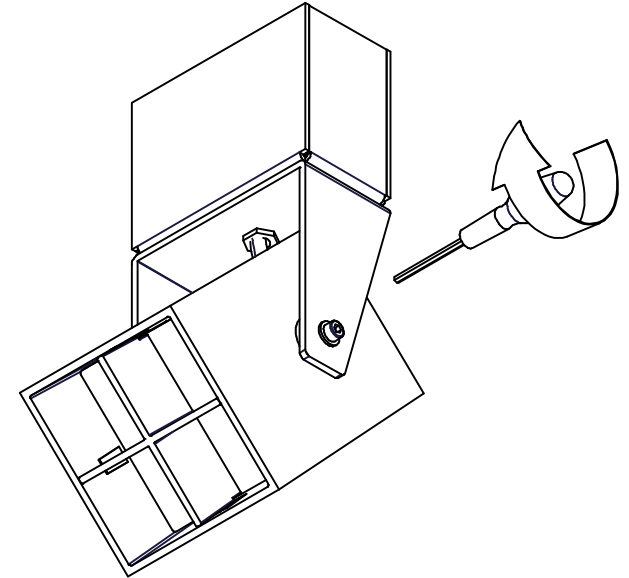

Julien square foot IP54 LED 3000K flood GI

107322XX

 The light source contained in this luminaire shall only be replaced by the manufacturer or his service agent or a similar qualified person

V0 - 01/07/2016