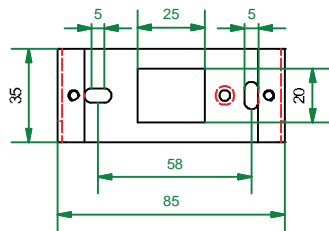

Julien square foot IP54 LED 3000K flood GI

107322XX

 The light source contained in this luminaire shall only be replaced by the manufacturer or his service agent or a similar qualified person

V0 - 01/07/2016