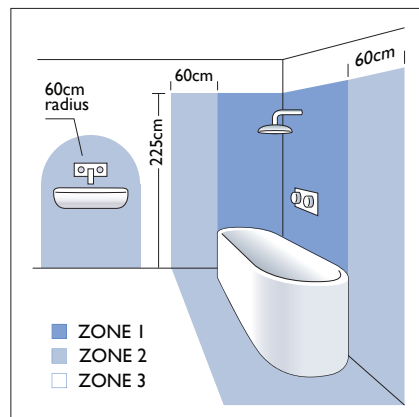

1 x 60w E14		excl.
----------------	--	-------

Zone	3
------	----------

Astro Lighting Ltd.
G2 River Way, Harlow
CM20 2DP, Great Britain

T: +44 (0) 1279 427001
F: +44 (0) 1279 427002
sales@astrolighting.co.uk
www.astrolighting.co.uk