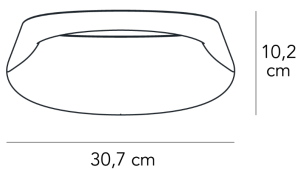

BONNET MEDIUM

Odo Fioravanti, 2014

With its elegant sinuous shape, Bonnet is the new LED lamp that reworks the concept of indirect lighting. The top part conceals a small yet very powerful LED source whose ray of light is mainly directly upwards onto the wall and ceiling. The designer also wanted to play with the parasite light that is normally lost, recuperating it with a lens and directing it downwards. In this way, Bonnet not only lights itself up but also produces a downwards glow.

Wall lamp with indirect light not dimmable. Frame made of painted die-cast aluminium. Integrated led source, degrees kelvin 2700.

MADE IN
IT

DIMMER
Not dimmable

CERTIFICATIONS
CE **EAC** **IP20** 

COLOR

MATERIAL DESCRIPTION
metal