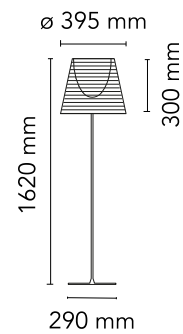

FLOS

■ F6305030 Fumée

KTribe Floor 2

Designed by Philippe Starck, 2006

Halogen - 150W

Floor lamp providing diffused lighting. Base, rod support and diffuser support in die-cast, polished and chrome-plated Zamak alloy. Galvanized P04 steel base cover. Injectionmolded PC (polycarbonate) opal inner diffuser and support for the lamp-holder. Outer diffusers in transparent or fumée PMMA (polymethylmethacrylate), and silver or bronze on the inner surface, by vacuum aluminum coating. Injection-molded PC (polycarbonate) upper ring, completely transparent or transparent diffuser and silver diffuser) or transparent brown for the outer bronze diffuser. On the cable there is the electronic dimmer which allows the regulation of light brightness.

Are you a professional and your project needs consulting and support?

BOOK AN APPOINTMENT

Main specifications

Mounting	Floor
Environments	Indoor dry location
Light Source Type	Bulb
Lamp category	Halogen
Lamp holders	E27
Iicos	HSGS
Number of heads	1
Power (W)	150

Physical

Colour	Fumée
Length (mm)	395
Cord length (mm)	2010
Net weight (kg)	6.7
Package height (mm)	0
Package width (mm)	0
Package length (mm)	0
Package volume (m3)	0.36
IP internal	20

Download

Mounting instructions	↓ PDF
Spare Parts	↓ PDF