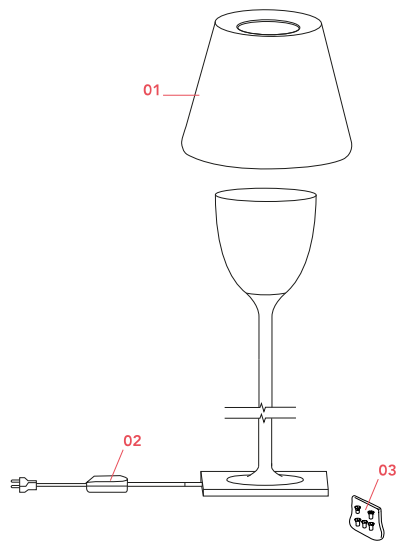

Spare Parts

01.	Ktribe Floor/Table 2 fumée diffuser assembly	F6278030
02.	Led rondo' dimmer 220/240v 40- 250w 4-100w	RF28045
03.	Kit of 5 white feed pads for base	RF3020100

DOWNLOAD