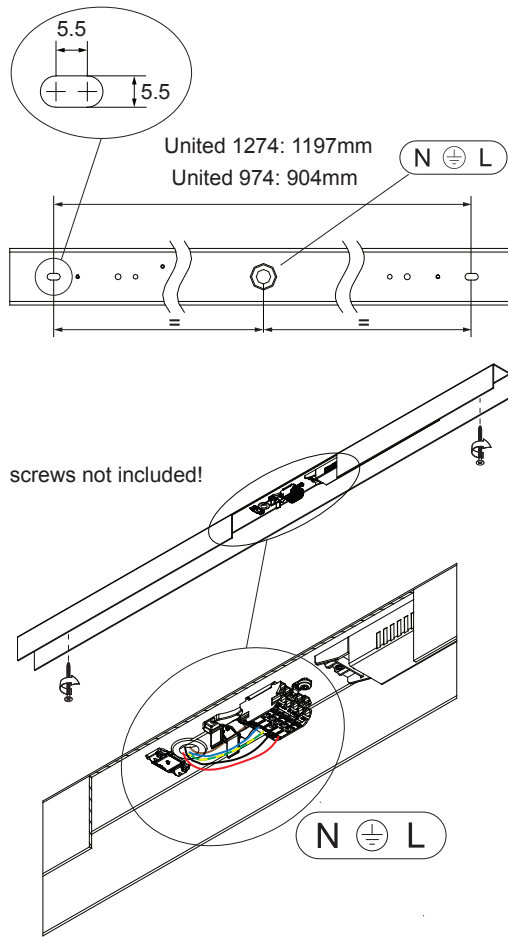

UNITED LED 974mm/1274mm 1x LED GI

133900XX_133901XX_133902XX_133930XX_133931XX_133932XX_133910XX_133911XX_133912XX_133940XX_133941XX_133942XX

dali/pushdim		1-10V	
L		L	
N		N	
⊕		+	
Da/Ls		-	
Da/N			

The light source contained in this luminaire shall only be replaced by the manufacturer or his service agent or a similar qualified person