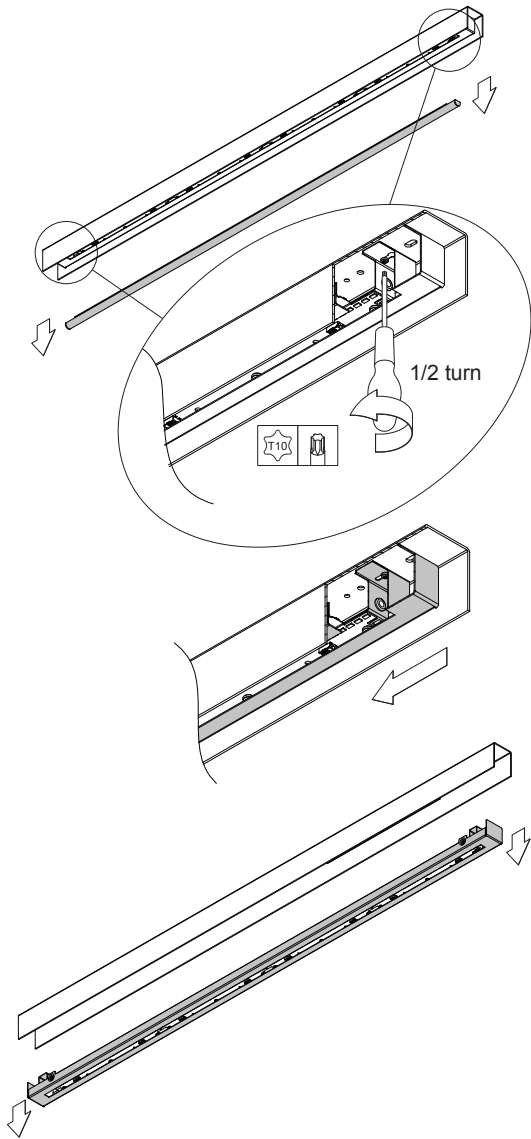

UNITED LED 974mm/1274mm 1x LED GI

133900XX_133901XX_133902XX_133930XX_133931XX_133932XX_133910XX_133911XX_133912XX_133940XX_133941XX_133942XX

dali/pushdim		1-10V	
L		L	
N		N	
⊕		+	
Da/Ls		-	
Da/N			

The light source contained in this luminaire shall only be replaced by the manufacturer or his service agent or a similar qualified person