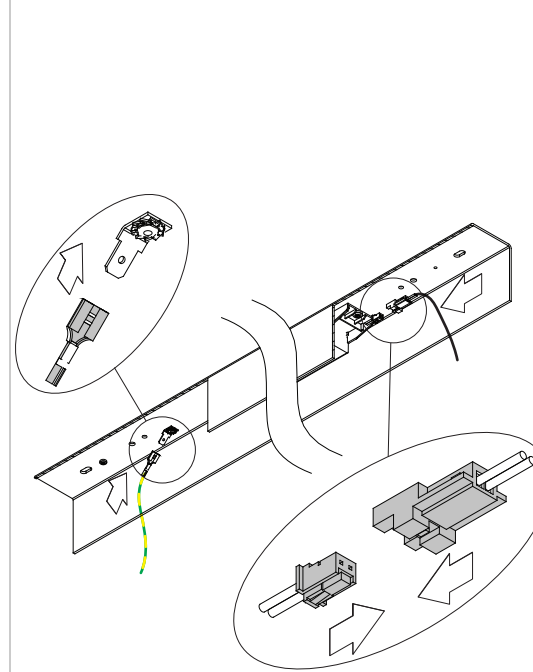

UNITED LED 974mm/1274mm 1x LED GI

133900XX_133901XX_133902XX_133930XX_133931XX_133932XX_133910XX_133911XX_133912XX_133940XX_133941XX_133942XX

dali/pushdim		1-10V	
L		L	
N		N	
⊕		+	
Da/Ls		-	
Da/N			

The light source contained in this luminaire shall only be replaced by the manufacturer or his service agent or a similar qualified person