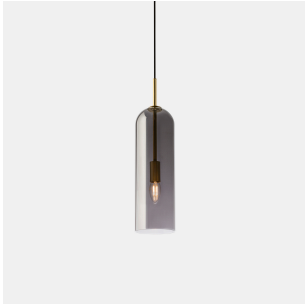

**Glam 385mm**

Josep Patsi

00-8108-DN-12

Pendant Glam 385mm E14 9W Matte gold

**TECHNICAL FEATURES**

IP20

Luminaire total power : 9W

Structure material : Steel

Structure finish : Matte gold

Diffuser material : Glass

Diffuser finish : Fumé

Recommended light bulb : E14

Smart Compatible

- 71-8221-00-00: Light For Life

Voltage / frequency : 100-240V/50-60Hz

Warranty : 5 Years

Easily recyclable luminaire

LUMINOTECHNIC FEATURES

Lampholder	Quantity	Light source power (W)
E14	1	Max. power 9W

LOGISTICS

Net weight (kg): 1.05

Packaged weight (kg): 1.96

Packaging: -mm x -mm x -mm