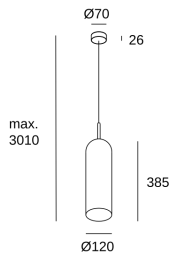

**Glam 385mm**

Josep Patsi

00-8108-DN-12

Pendant Glam 385mm E14 9W Matte gold

**TECHNICAL FEATURES**

IP20

Luminaire total power : 9W

Structure material : Steel

Easily recyclable luminaire

LUMINOTECHNIC FEATURES

Lampholder	Quantity	Light source power (W)
E14	1	Max. power 9W

LOGISTICS

Net weight (kg): 1.05

Packaged weight (kg): 1.96

Packaging: -mm x -mm x -mm