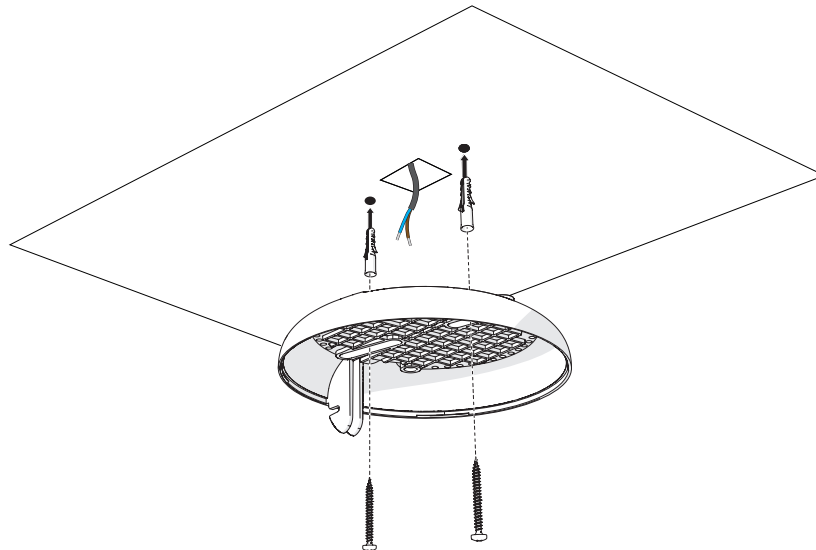

m o o o i

RAIMOND II R43 | R61 | R89 | ZAFU

4

5

6

visit www.mooui.com for more information about the collection