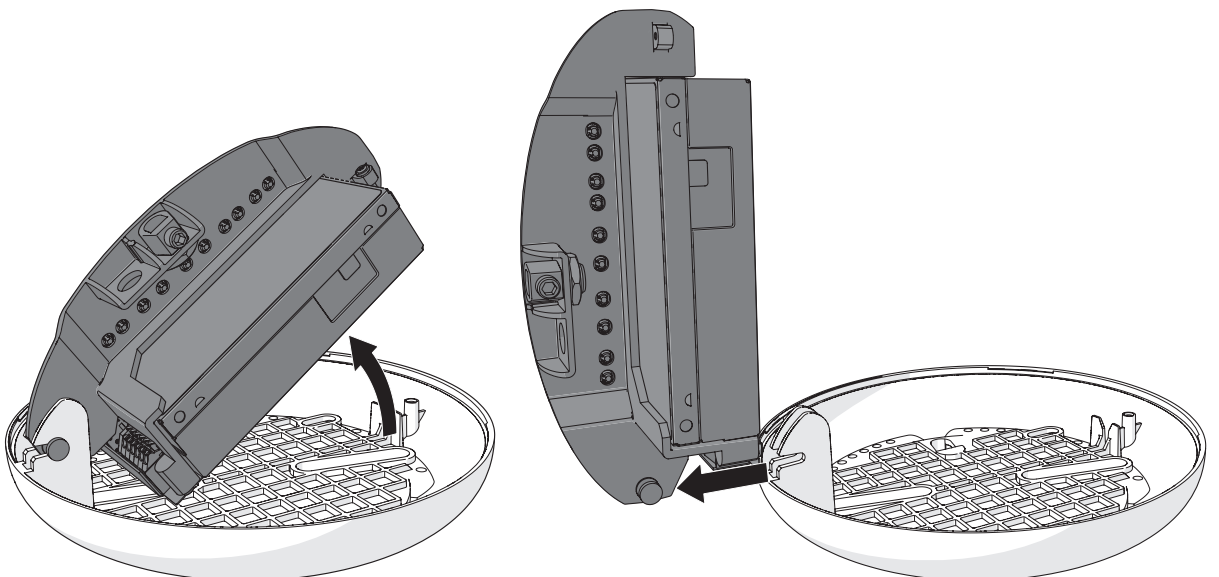

moooi

RAIMOND II R43 | R61 | R89 | ZAFU

1

2

3

visit www.moooi.com for more information about the collection