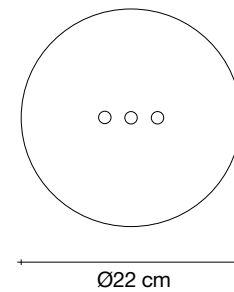

Etoile, Twinkling in an *indoor Sky*.

design Christian Lava
terzani.com

Body |

Type |
Suspension

Materials |
Metal

Finishes | Code

Nickel
0P01S E7 C8

Recommended Light | Canopy |

230-240V ~ 50/60Hz

HALOGEN
8 x 10W G4 12V
8 x 20W G4 12V

Dimmable with IGBT and TRIAC
Dali system on request

or on request

LED
16 x 2W G4 12V

Dimmable with IGBT
Dali system on request

Etoile's intricate network of intersecting nickel lines recalls constellations in a clear night sky. Strategically placed bulbs cast a starry light, twinkling as viewers move around the pendant. Through projecting these complex patterns throughout the room, Etoile casts a heavenly glow in any space. Design Christian Lava.

20

16

83cm x 80cm x 43,5cm