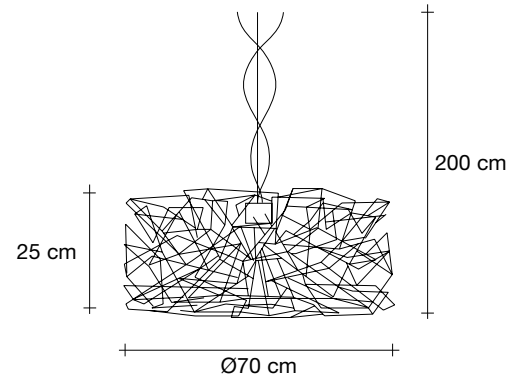

Etoile, Twinkling in an *indoor Sky*.

design Christian Lava
terzani.com

Body |

Type |
Suspension

Materials |
Metal

Finishes | Code

Nickel
0P01S E7 C8

Recommended Light | Canopy |

230-240V ~ 50/60Hz

HALOGEN
8 x 10W G4 12V
8 x 20W G4 12V

Dimmable with IGBT and TRIAC
Dali system on request

or on request

LED
16 x 2W G4 12V

Dimmable with IGBT
Dali system on request

Etoile's intricate network of intersecting nickel lines recalls constellations in a clear night sky. Strategically placed bulbs cast a starry light, twinkling as viewers move around the pendant. Through projecting these complex patterns throughout the room, Etoile casts a heavenly glow in any space. Design Christian Lava.

20

16

83cm x 80cm x 43,5cm