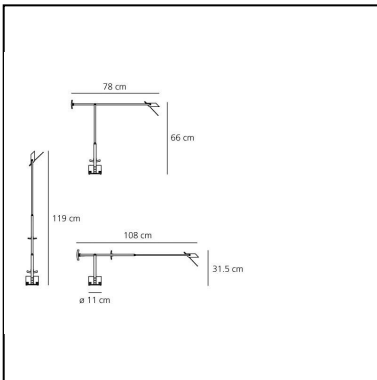

Tizio

Richard Sapper

IP20   

LUMINAIRE

- Transformer availability: **Integrated**
- Watt: **3,3W**
- Voltage: **220V-240V**
- Delivered lumen output: **191lm**
- Efficiency: **48%**
- Efficacy: **63.67lm/W**
- CRI: **80**

FEATURES

- Product Code: **A009010**
- Colour: **Black**
- Installation: **Table**
- Material: **aluminium, technopolymer**
- Series: **Design Collection**
- Environment: **Indoor**
- Area contract: **Hospitality, Office, Residential**
- Emission: **Direct Adjustable**
- design by: **Richard Sapper**

DIMENSIONS

- Length: **780 mm**
- Height: **660 mm**
- Base Diameter: **110 mm**
- Max Extension Height: **1190 mm**
- Max Extension Length: **1080 mm**
- Inclination: **-42+42**
- Impact Resistance: **N/D**
- Glow Wire Test: **N/D°**