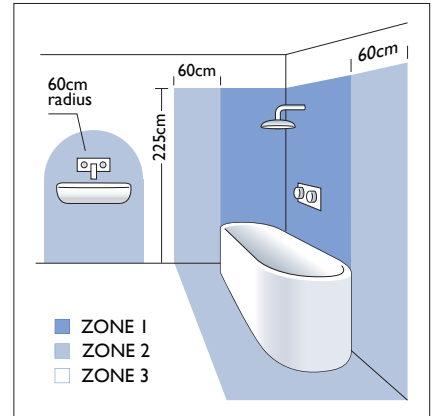

7002 Bologna 240

astro

2 x 50w GU10		excl.
-----------------	--	-------

Zone	3
------	----------

Astro Lighting Ltd.
G2 River Way, Harlow
CM20 2DP, Great Britain

T: +44 (0) 1279 427001
F: +44 (0) 1279 427002
sales@astrolighting.co.uk
www.astrolighting.co.uk