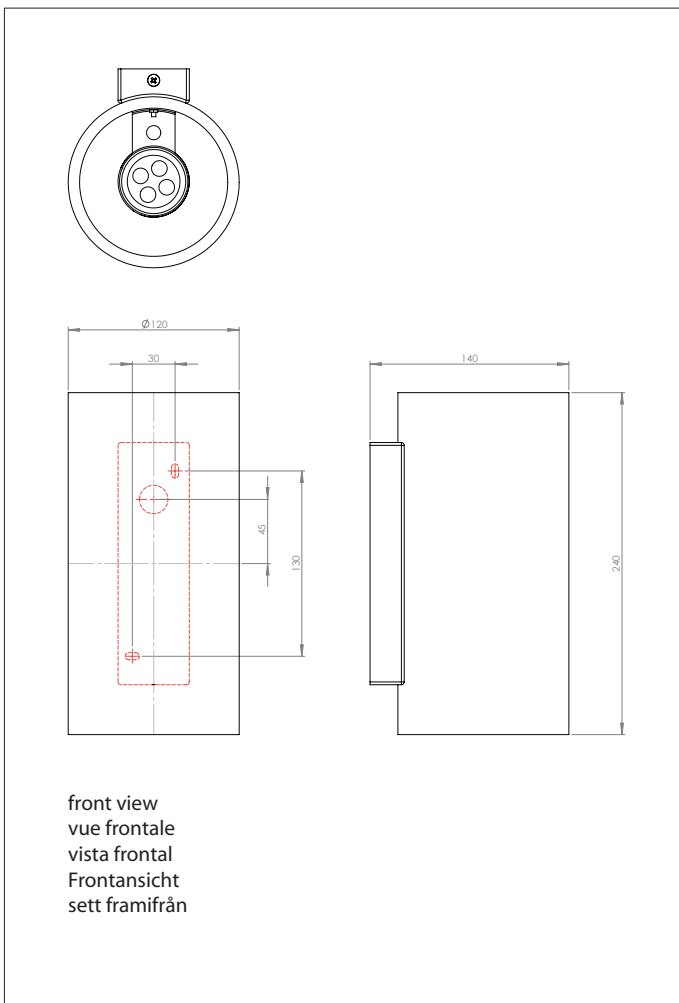

7002 Bologna 240

astro

2 x 50w GU10		excl.
-----------------	--	-------

Zone	3
------	----------

Astro Lighting Ltd.
G2 River Way, Harlow
CM20 2DP, Great Britain

T: +44 (0) 1279 427001
F: +44 (0) 1279 427002
sales@astrolighting.co.uk
www.astrolighting.co.uk