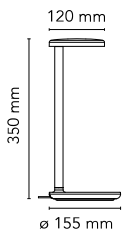

## Oblique

by Vincent Van Duysen , 2020

Professional table lamp with patented asymmetric optics. The special patented lens exceeds regular lighting standards for application in work and study environments, producing lighting values on the work surface greater than 1000 lux with high glare protection and minimum flickering. External power supply included with 1500-mm cable. USB-C connection integrated into the base of the device to recharge compatible devices. An ON/OFF-dimmer switch is integrated into the base and features a timer.

<b>Mounting</b>	Table
<b>Environment</b>	Indoor
<b>Weight</b>	0,75 Kg
<b>Light sources available</b>	1 x TOP LED x 8W 750lm 2700K [i] CRI 90
<b>Emergency</b>	Without
<b>Switching</b>	yes
<b>Dimmer</b>	included
<b>Voltage</b>	24V
<b>Power</b>	8W
<b>Battery</b>	No
<b>Supply included</b>	Yes

<b>Cord Length</b>	1500 mm mm
<b>Materials</b>	Die-cast aluminum, Methacrylate

<b>Colors</b>	● 09.8300.DR - Anthracite
	● 09.8300.DW - Brown
	● 09.8300.DX - Rust
	● 09.8300.DV - Sage
	● 09.8300.DY - White
	● 09.8300.AH - Grey