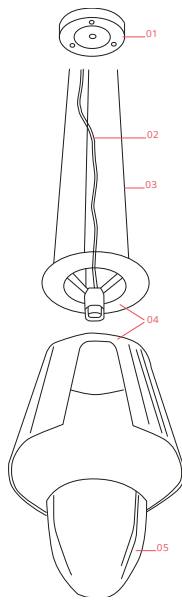

### Physical

Colour	Aluminized Bronze
Length (mm)	395
Cord length (mm)	2700
Canopy dimension (mm)	19
Canopy width (mm)	114
Net weight (kg)	2.45
Package height (mm)	450
Package width (mm)	485
Package length (mm)	485
Package volume (m3)	0.11
IP internal	20

## Schematic light drawing

## Photometric

Lighting type	Indirect, Direct
Light distribution	Asymmetric

## Spare Parts

- |     |  |           |
|-----|--|-----------|
| 01. | S2/S3 ceiling rose assembly                            | RF6257001 |
| 02. | 5 meter sil/fep 2x0,75<br>transparent electrical cable | RF4190200 |
| 03. | Steel cable packed 3 pieces mt.<br>3                   | RF29875   |
| 04. | Wiring assembly and external<br>diffuser with support  | RF6257003 |
| 05. | Ktribe S2 calibre internal diffuser                    | RF19802   |