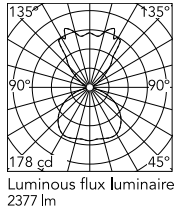

### Physical

Colour	Aluminized Bronze
Length (mm)	395
Cord length (mm)	2700
Canopy dimension (mm)	19
Canopy width (mm)	114
Net weight (kg)	2.45
Package height (mm)	450
Package width (mm)	485
Package length (mm)	485
Package volume (m3)	0.11
IP internal	20

### Technical Drawings

[2D](#) ZIP

[3D](#) ZIP

IP
20

## Schematic light drawing