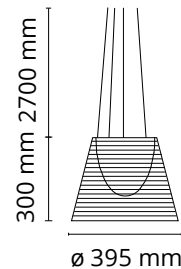

Halogen - 150W

Suspension lamp providing diffused light. PC (polycarbonate) inner diffuser, with opal white finish. Outer diffusers in transparent or fumée PMMA (polymethylmethacrylate), and silver or bronze on the inner surface, by vacuum aluminum coating. Three stainless steel cables, length 4000 mm for suspension of the diffuser assembly. White ceiling rose.

Are you a professional and your project needs consulting and support?

BOOK AN APPOINTMENT