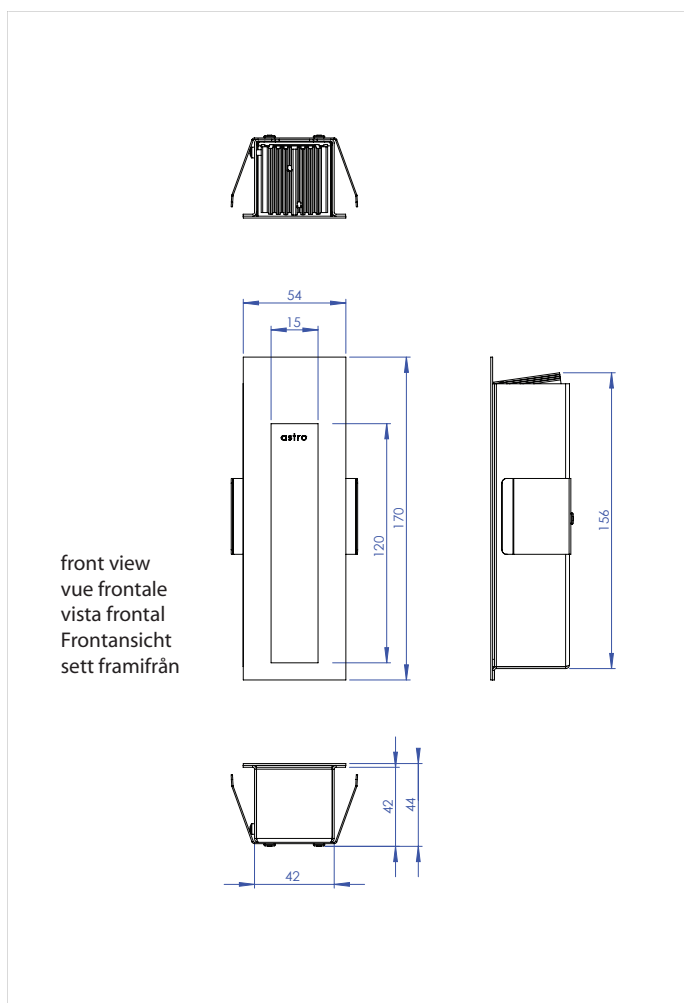

0970 Borgo 55

1 x 3w LED		incl.
------------	--	-------

3000K	Luxeon LED
-------	------------

700mA constant current Driver		excl.
-------------------------------	--	-------

Zone	3
------	----------

Astro Lighting Ltd.
G2 River Way, Harlow
CM20 2DP, Great Britain