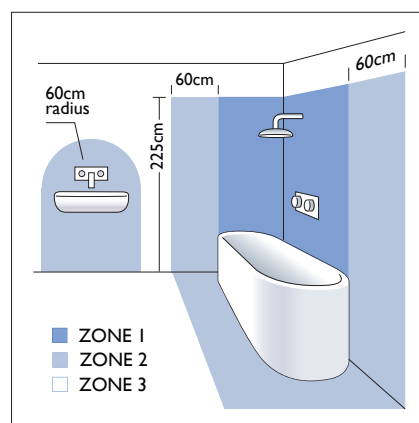

0970 Borgo 55

1 x 3w LED		incl.
------------	--	-------

3000K	Luxeon LED
-------	------------

700mA constant current Driver		excl.
-------------------------------	--	-------

Zone	3
------	----------

Astro Lighting Ltd.
G2 River Way, Harlow
CM20 2DP, Great Britain