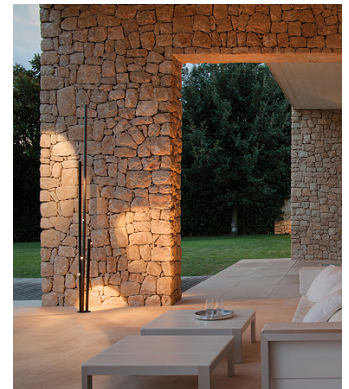

BAMBOO

Design by Antoni Arola & Enric Rodríguez.

VIBIA
LIGHT IS CREATION

Reference

4810.

Application

Outdoor lamps

Installation type

Built-in

Description

Bamboo is a recessed outdoor lamp with two arms. Available in three finishes – khaki, stainless steel and off-white – that make it possible to camouflage and integrate it into the landscape, with the added surprise that it produces light. Designed by Antoni Arola & Enric Rodríguez.

Diffuser

Methacrylate diffuser

Materials

Cane: Resin + fiberglass
Diffuser: Methacrylate

Finish

4810-07 Matt Khaki lacquer (RAL 7006)

4810-54 Matt oxide lacquer (RAL 8017)

4810-58 Off-white matt lacquer (Pantone Warm Gray 2 U)

Sketch

Led 2700K CRI >80 996 lm 95 lm/W

Fixture: 237 lm 23 lm/W

Driver included: CC - Constant Current 700 mA 100-240V 50/60Hz

Electronic dimming NO DIM

Physical characteristics

3 Box / 0.35 x 0.49 x 0.49 m. / Vol. 0.1386 m³ /

Gross weight 15.0 kg. / Net weight 13.5 kg.

Installation and assembly

Please, see the installation manual

Light distribution

Ground lighting

Reduced-height outdoor lamp to shade light on the ground.