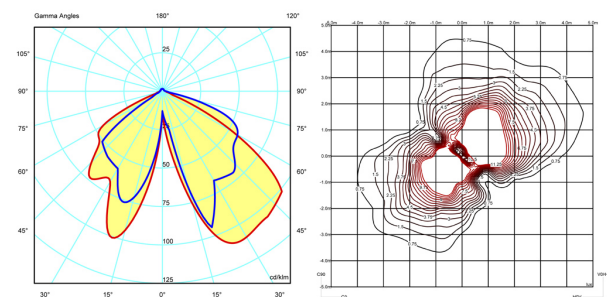

Gross weight 15.0 kg. / Net weight 13.5 kg.

Installation and assembly

Please, see the installation manual

Light distribution

Ground lighting

Reduced-height outdoor lamp to shade light on the ground.

Photometric data