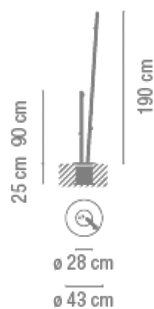

Sketch

Led 2700K CRI >80 996 lm 95 lm/W

Fixture: 237 lm 23 lm/W

Driver included: CC - Constant Current 700 mA 100-240V 50/60Hz

Electronic dimming NO DIM

Physical characteristics

3 Box / 0.35 x 0.49 x 0.49 m. / Vol. 0.1386 m³ /

Gross weight 15.0 kg. / Net weight 13.5 kg.

Installation and assembly

Please, see the installation manual

Light distribution

Ground lighting

Reduced-height outdoor lamp to shade light on the ground.

Photometric data