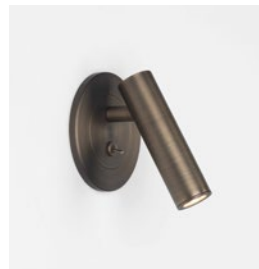

ENNA RECESS SWITCHED

astro

GENERAL

LOCATION:	Interior
CLASS:	CE (Class I)
IP RATING:	IP20
BATHROOM ZONE:	Zone 3
VOLTAGE:	Mains 230V
INSTALLATION ORIENTATION:	Wall Mount
MAIN MATERIAL:	Metal - Aluminium
DIMENSIONS:	H: 110mm W: 97.5mm D: 132mm
CUT OUT HOLE:	Ø: 51mm/2in
RECESS DEPTH:	75mm
FIRE RATING:	Not Applicable
CABLE LENGTH:	Not Applicable
GROSS WEIGHT:	0.70Kg

LAMP

LIGHT SOURCE:	HIGH POWER LED
MAXIMUM WATTAGE:	3.9W
LAMP INCLUDED:	Yes
MAXIMUM LAMP LENGTH:	Not Applicable
LUMINOUS FLUX:	151lm
COLOUR TEMP:	2700K
CRI:	80
R9:	8
MACADAM ELLIPSE:	3-Step
TILT ADJUSTABLE ANGLE:	90°
ROTATION ADJUSTABLE ANGLE:	330°
AVERAGE LIFESPAN:	60,000hrs
L70:	>60,000 hours
BEAM ANGLE:	18°

ADDITIONAL INFORMATION

SHADE INCLUDED:	Not Applicable
SHADE MATERIAL:	Not Applicable
F MARK:	Suitable for mounting on flammable materials

CODE: 1058062
FINISH: MATT WHITE

CODE: 1058064
FINISH: POLISHED CHROME

CODE: 1058065
FINISH: MATT NICKEL

CODE: 1058067
FINISH: MATT BLACK

CODE: 1058088
FINISH: BRONZE

TO MAINTAIN THIS PRODUCT TO ITS BEST CONDITION, PLEASE VIEW OUR CARE AND CLEANING GUIDE ON THE SUPPORT SECTION OF THE ASTRO WEBSITE.