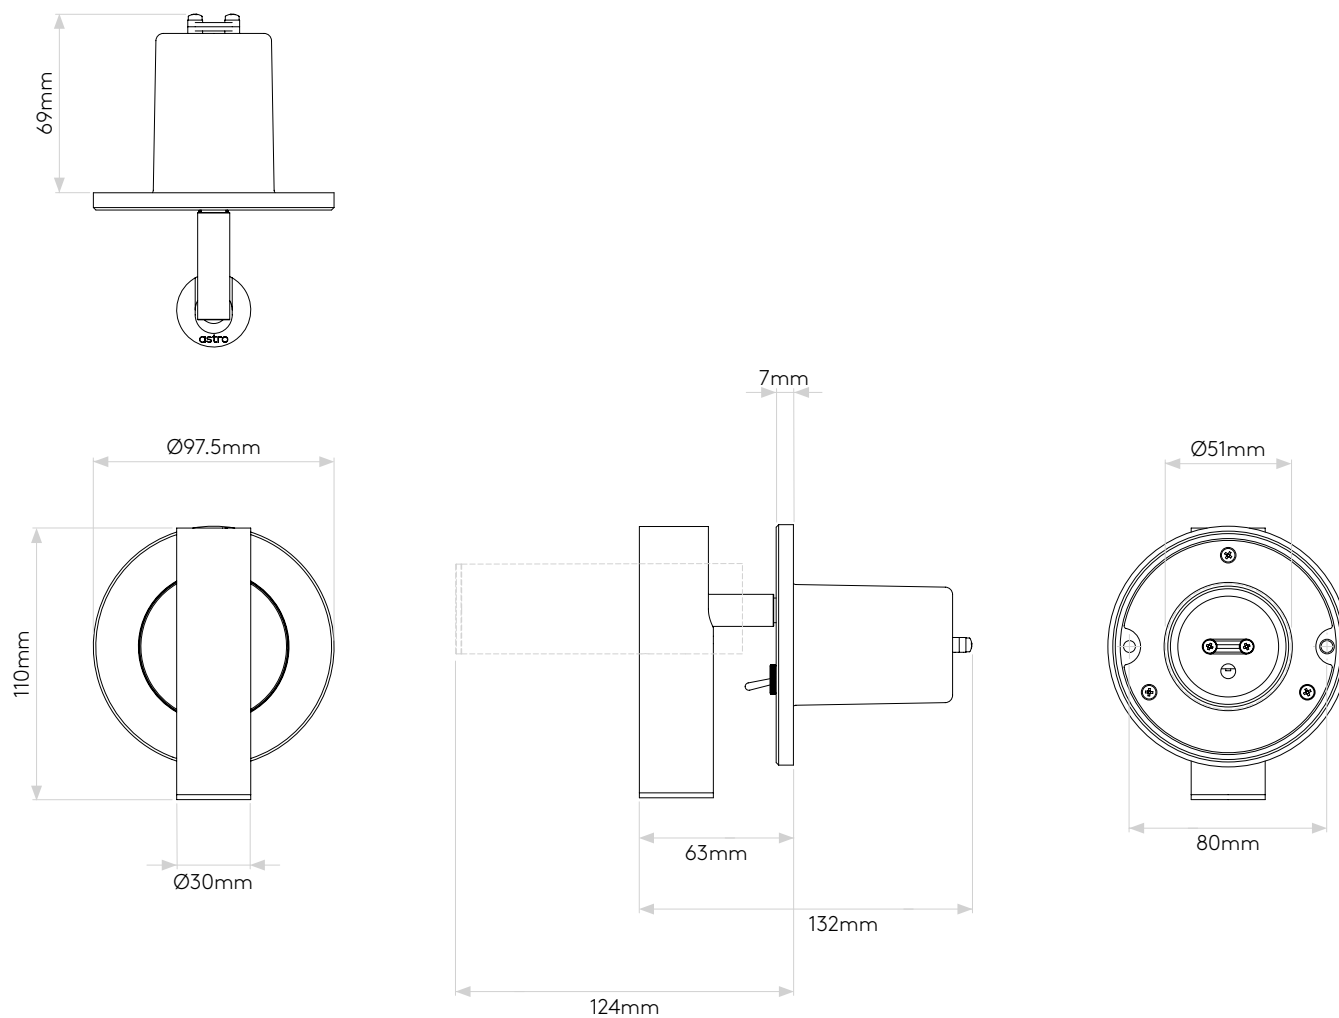

Please note that some dimensions may vary slightly due to manufacturing tolerances, this includes cable entry and fixing holes

Veuillez noter que certaines dimensions peuvent varier légèrement en raison des tolérances de fabrication, y compris l'entrée de câble et les trous de fixation.

Bitte beachten Sie, dass die Maße Fertigungstoleranzen unterliegen und daher in geringem Umfang von der angegebenen Größe abweichen können. Dies gilt auch für Kabeingänge und Befestigungslöcher.

Si prega notare che possono esserci piccole variazioni in alcune dimensioni dovute alle tolleranze di produzione, queste includono l'ingresso del cavo e i fori di fissaggio.