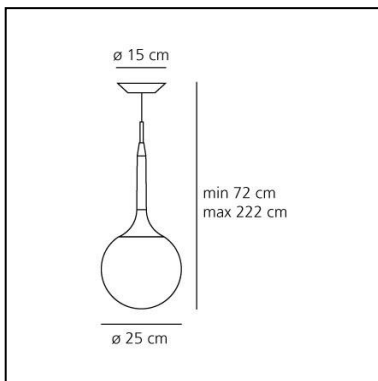

## LUMINAIRE

- Watt: **13W**
- Voltage: **220V-240V**
- Delivered lumen output: **1227lm**
- Efficiency: **81%**
- Efficacy: **94.38lm/W**
- CRI: **80**

## FEATURES

- Product Code: **1053010A**
- Colour: **White**
- Installation: **Suspension**
- Material: **Blown glass, polycarbonate**
- Series: **Design Collection**
- Environment: **Indoor**
- Area contract: **Hospitality, Retail, Residential**
- Emission: **Diffused**
- design by: **Michele De Lucchi, Huub Ubbens**

## DIMENSIONS

- Height: **720 mm**
- Diameter: **250 mm**
- Base Diameter: **150 mm**
- Max Height from ceiling: **2220 mm**
- Glow Wire Test: **750°**