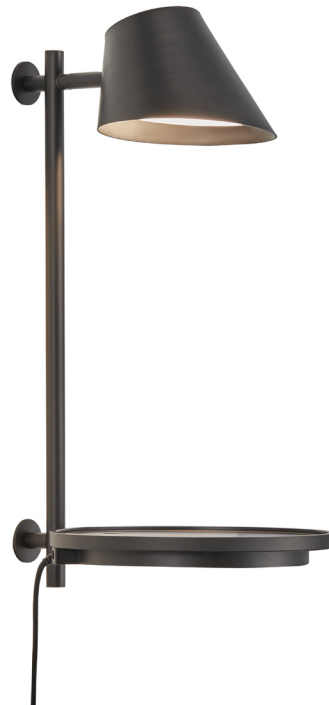

design
for the
people

nordlux

Stay

Height (cm): 44.5
Projection (cm): 27
Width (cm): 22
Shade diameter (cm): 14.5
Tube diameter (cm): 1.2
Tilt angle: 90°

Stay

Item number: 48171003
EAN: 5701581455184

Packaging unit 2
Material: Aluminium/Plastic
IP20, Class 2 (Double isolated), 230V
Cord: 180 cm, Black textile cable
Can the cable be replaced? No
Switch on the fixture
LED MODUL, Light source incl. 14,5w led

Area: Indoor
Energy class A++
Transformer/driver placement: I lampen

Stay is a multi-functional and beautiful lighting design in the same time. The lamp has several gorgeous qualities, where the lampshade's flexible swivel mechanism allows for a directional light that creates optimal lighting conditions. In the table lamp base, there is a charging station with USB access as well as a build-in on/off switch function. Stay is made with integrated LED technology. Designed by Maria Berntsen

Lightsource info (pr. light-source)

Lumen: 700
Lumen/Watt: 50
Lifetime: 20000
On/Off: 30000
Colour temperature: 2700K
RA: 80
Beam angle: 100°
Dimmable: Yes

Energy class A++

design for the people nordlux

48171003

 This luminaire contains built-in LED lamps

A++ LED

~~A+~~

~~A~~

~~B~~

~~C~~

~~D~~

~~E~~