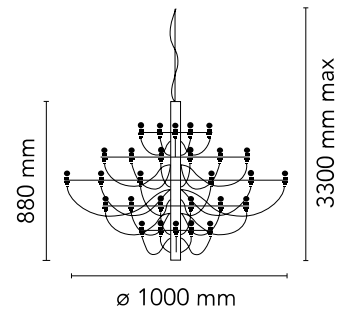

FLOS

■ A1501031 Matte Black

2097/50 (frosted bulbs)

Designed by Gino Sarfatti, 1958

LED retrofit - 50 x 15W

Suspension lamp providing diffused light. Steel central structure with brass arms, both available either chromium-plated, black or golded. Steel ceiling fitting and rose.

Are you a professional and your project needs consulting and support?

[BOOK AN APPOINTMENT](#)

Main specifications

EAN	8059607000458
Mounting	Suspension
Environments	Indoor dry location
Light Source Type	Bulb
Lamp category	LED retrofit
Lamp holders	E14
Ilcos	IBS/F
Number of heads	50
Power (W)	15

Physical

Colour	Matte Black
Length (mm)	1000
Cord length (mm)	2800
Canopy dimension (mm)	36
Canopy width (mm)	146
Net weight (kg)	10.03
Package height (mm)	0
Package width (mm)	0
Package length (mm)	0
Package volume (m3)	0.04
IP internal	20