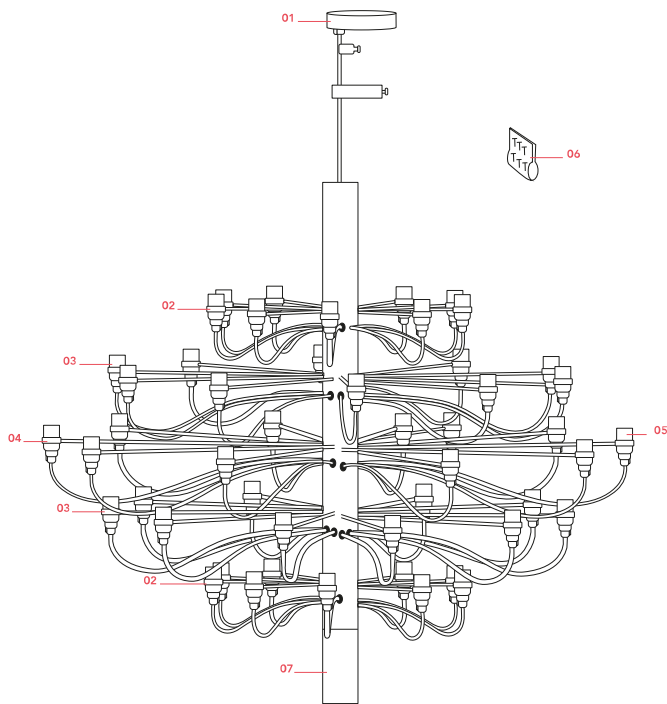

Physical

Colour	Matte Black
Length (mm)	1000
Cord length (mm)	2800
Canopy dimension (mm)	36
Canopy width (mm)	146
Net weight (kg)	10.03
Package height (mm)	0
Package width (mm)	0
Package length (mm)	0
Package volume (m3)	0.04
IP internal	20

RF28889

LED Frosted Mini Lamp E14 2,7W
2700K Dimmable (Set 20pcs)

NOT INCLUDED

RF28890

LED Clear Mini Lamp E14 2W
2200K Dimmable (Set 20pcs)

INCLUDED

RF28987

LED Frosted Mini Lamp E14 2,7W
2700K Dimmable (set 32pcs)

NOT INCLUDED

RF28988

LED Clear Mini Lamp E14 2W
2200K Dimmable (Set 32pcs)

Spare Parts

- | | | |
|-----|-------------------------------|-----------|
| 01. | Ceiling rose | RL7060700 |
| 02. | Opal black short arm (200mm) | RF26022 |
| 03. | Opal black medium arm (375mm) | RF26024 |
| 04. | Opal black long arm (475mm) | RF26025 |
| 05. | 2097 E14 lamp holder | RL7050100 |
| 06. | Opal black screw kit | RF1400100 |
| 07. | Opal black lower cap | RF1400300 |