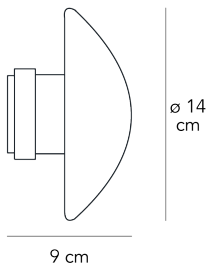

## SILLABA LARGE

Piero Castiglioni, 1988

Designed for either wall or ceiling installation, Sillaba combines discretion and pureness, furnishing any room with its minimal presence.

Wall/ceiling lamp with diffused and dimmable light. Frame made of thermoplastic material. Diffuser made of printed borosilicate glass with sandblasted on the outside. Bulb not included.