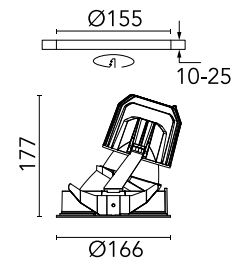

Recessed luminaire with LED light source. Remote 220/240V power supply included.

Are you a professional and your project needs consulting and support?

[BOOK AN APPOINTMENT](#)