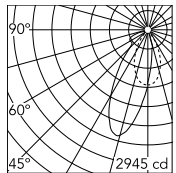

### Physical

Colour	White/Aluminium
Trim	No
Orientation	Fixed
Recessed depth (mm)	290
Net weight (kg)	1.01
IP internal	20
IP external	44

### Technical Drawings

2D [↓ ZIP](#)

3D [↓ ZIP](#)

[↓ ZIP](#) Bim

## Schematic light drawing

Beam Angle: 35°

h(m)	E(lx)	D(m)
1	2635	0.70
2	659	1.40
3	293	2.10
4	165	2.79
5	105	3.49

Luminous flux luminaire  
1967 lm (EXTREME CUT OFF)

### Photometric

Lighting type	Indirect, Direct
Light distribution	Asymmetric
CCT (K)	4000
CRI>	80
Beam angle C0-180 (°)	37
Beam angle C90-270 (°)	52