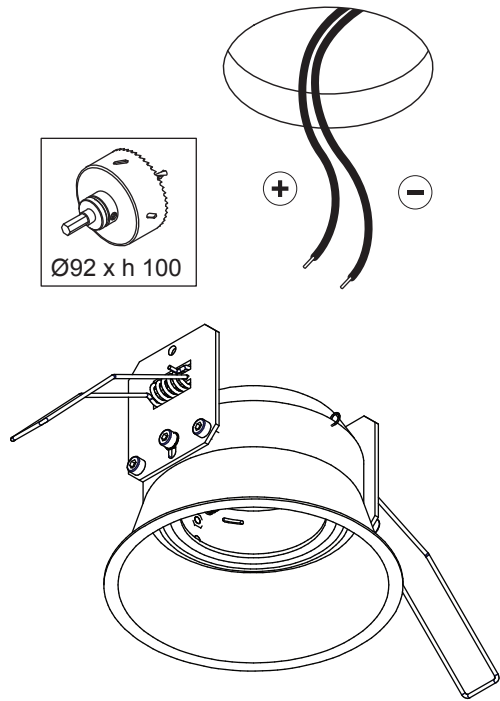

Lotis 97 adjustable for LED GE

131000XX

 The light source contained in this luminaire shall only be replaced by the manufacturer or his service agent or a similar qualified person

Drivers:
see driver matrix - latest version on website
www.supermodular.com or check sales contact