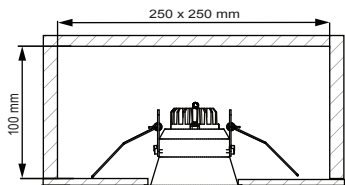

Lotis 97 adjustable for LED GE

131000XX

 The light source contained in this luminaire shall only be replaced by the manufacturer or his service agent or a similar qualified person

Drivers:
see driver matrix - latest version on website
www.supermodular.com or check sales contact