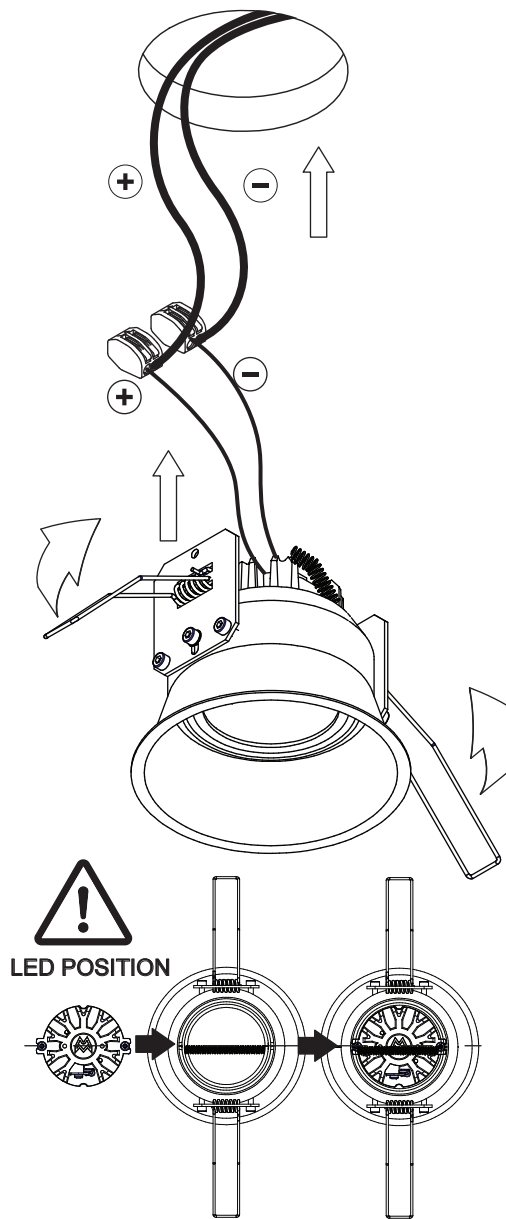

Lotis 97 adjustable for LED GE

131000XX

 The light source contained in this luminaire shall only be replaced by the manufacturer or his service agent or a similar qualified person

Drivers:
see driver matrix - latest version on website
www.supermodular.com or check sales contact