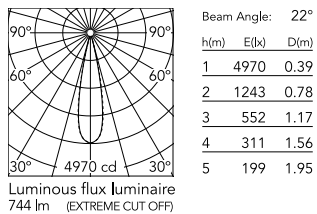

Physical

Colour	White/White
Trim	No
Orientation	Adjustable
Longitudinal tilting (°)	30
Recessed depth (mm)	75
Length (mm)	149
Net weight (kg)	0.34
IP internal	20
IP external	20

Download

[Mounting instructions](#)  ZIP

Photometric Files

[LDT / IES](#)  ZIP

Technical Drawings

[2D](#)  ZIP

[3D](#)  ZIP

[Bim](#)  ZIP

Schematic light drawing

Photometric