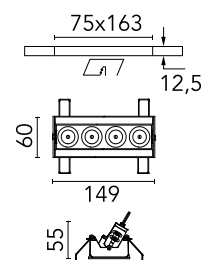

Recessed integrated luminaire with 4 LED lighting spots. Remote power supply included (220-240V).

Are you a professional and your project needs consulting and support?

[BOOK AN APPOINTMENT](#)