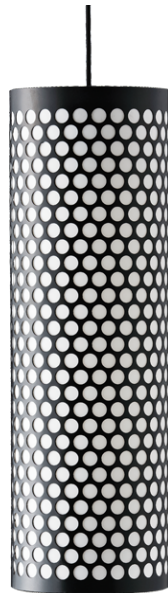

PEDRERA ANA PD5 // PENDANT LAMP, EU MODEL

Designed by Barba Corsini & Joaquim Ruiz Millet

PRODUCT

Item no.: 003-0510X
+ style code

DESCRIPTION

In 1955 Barba Corsini renovated the loft space within Antoni Gaudí's famous building "La Pedrera" in Barcelona, transforming it from a simple laundry room and storage area into 13 modern duplex apartments. To reinforce the modernist style of the rooms, Corsini decorated the apartment with furniture that he designed himself, including Pedrera lamps and tables. The inspiration for the base of the lights came from the vaulted ceilings of the famous house of "la Pedrera" whilst the cylindrical shape and unique, perforated detail of the chimneys influenced the form of the lampshades.

VERSION - PEDRERA ANA PENDANT / Ø20 PD5

- Fabric wire - White:
- Matt white // RAL 9003 // Gloss level 20
- Red // RAL 3020 // Gloss level 30

- Fabric wire - Black:
- Matt black // RAL 9005 // Gloss level 20

PENDANT VERSION

Order item - look for part number in the pricelist.

Series contains the following:

PD1 PD3, PD2, PD4 PD5

COLOURS

FACTS

MEASUREMENT - L X W X H MM

Lamp rosette height: 34 mm
Lamp rosette diameter: Ø180 mm
Shade height: 635 mm
Shade diameter: Ø200 mm
Cable length, exposed: APP. 2000 mm
Cable length, total: APP. 2100 mm