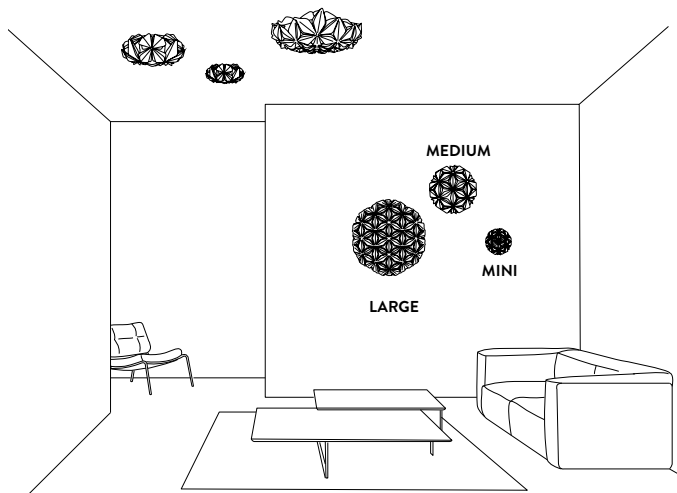

LA VIE CEILING / WALL by Adriano Rachele Compendium pages 276 / 428

PRODUCT / PRODOTTO	DIMENSIONS / MISURE	COLOUR / COLORE	CODE / CODICE
CEILING/WALL LARGE Bulbs E27: 3 X 12W LED Filament Dimmable with: Dimmable bulbs Made of: Lentiflex® / Opalflex® With: Magnetic System Weight: net Kg 3,23- gross Kg 5,80 Package: 80 x 80 x h. 30 cm		☐ WHITE	LAVCL00WHT00000000EU
		☐ AMBER	LAVCL00ORG00000000EU
		☒ BLUE	LAVCL00BLU00000000EU
		LIGHT SOURCE: 	
CEILING/WALL MEDIUM Bulbs E27: 2 X 12W LED Filament Dimmable with: Dimmable bulbs Made of: Lentiflex® / Opalflex® With: Magnetic System Weight: net Kg 1,35 - gross Kg 2,75 Package: 57 x 57 x h. 23 cm		☐ WHITE	LAVCM00WHT00000000EU
		☐ AMBER	LAVCM00ORG00000000EU
		☒ BLUE	LAVCM00BLU00000000EU
		☐ MULTIGREEN	LAVCM00MGN00000000EU
		☐ MULTIBLUE	LAVCM00MBL00000000EU
		LIGHT SOURCE: 	
CEILING / WALL MINI Bulbs E14: 2 X 6W LED Filament Dimmable with: Dimmable bulbs Made of: Lentiflex® / Opalflex® With: Magnetic System Weight: net Kg 0,74 - gross Kg 1,21 Package: 36 x 38 x h. 15 cm		☐ WHITE	LAVCS00WHT00000000EU
		☐ AMBER	LAVCS00ORG00000000EU
		☒ BLUE	LAVCS00BLU00000000EU
		LIGHT SOURCE: 	

LA VIE ENTIRE COLLECTION