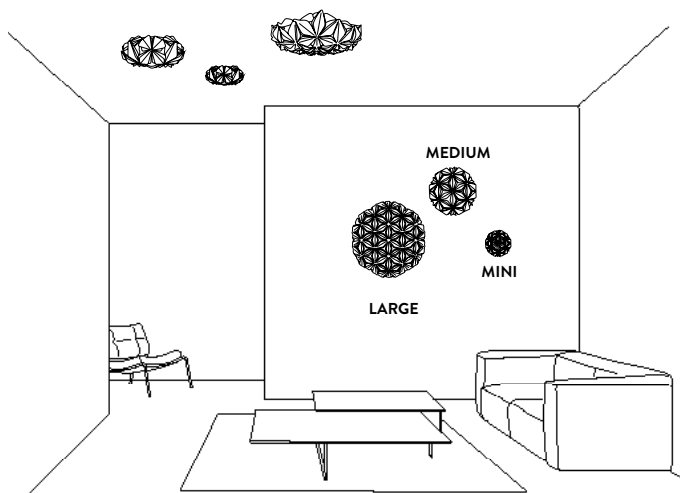

LA VIE CEILING / WALL by Adriano Rachele Compendium pages 276 / 428

PRODUCT	DIMENSION	COLOUR	CODE
CEILING/WALL LARGE Bulbs E26: 3 X 12W LED Filament Dimmable with: Dimmable bulbs Made of: Lentiflex® / Opalflex® With: Bayonet Mount Weight: net 7,1 - gross 12,8 lb Package: 31,5 x 31,5 x h 11,8 in		☐ WHITE	LAVCL00WHT00000000US
		☐ AMBER	LAVCL00ORG00000000US
		☐ BLUE	LAVCL00BLU00000000US
		LIGHT SOURCE: 	
CEILING/WALL Bulbs E26: 2 X 12W LED Filament Dimmable with: Dimmable bulbs Made of: Lentiflex® / Opalflex® With: Magnetic System Weight: net 3 - gross 6,1 lb Package: 21,7 x 22,4 x h 9,1 in		☐ WHITE	LAVCM00WHT00000000US
		☐ AMBER	LAVCM00ORG00000000US
		☐ BLUE	LAVCM00BLU00000000US
		LIGHT SOURCE: 	
CEILING / WALL MINI Bulbs E12: 2 X 6W LED Filament Dimmable with: Dimmable bulbs Made of: Lentiflex® / Opalflex® With: Magnetic System Weight: net 1,6 - gross 2,7 lb Package: 14,2 x 15 x h 5,9 in		☐ WHITE	LAVCS00WHT00000000US
		☐ AMBER	LAVCS00ORG00000000US
		☐ BLUE	LAVCS00BLU00000000US
		LIGHT SOURCE: 	

LA VIE ENTIRE COLLECTION