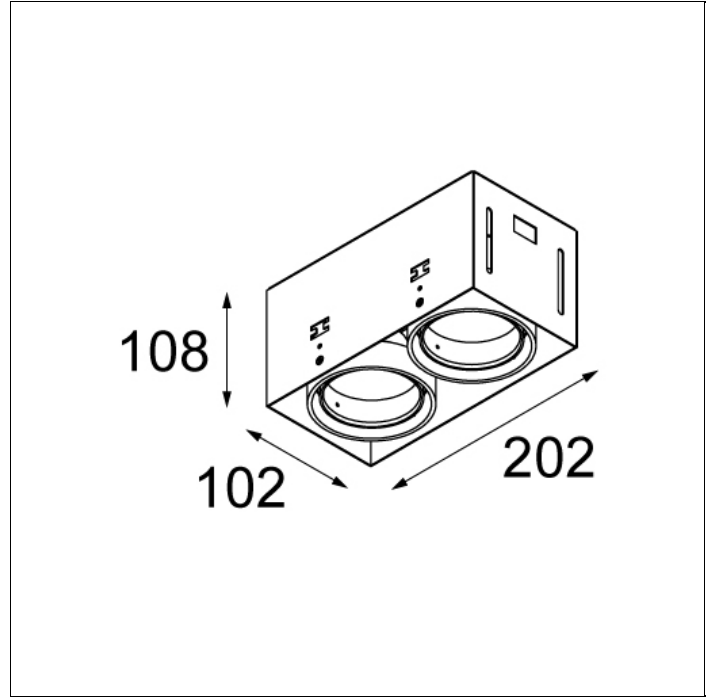

MINI MULTIPLE TRIMLESS FOR SMART RINGS

MINI MULTIPLE TRIMLESS FOR SMART RINGS 2X LED GE

After twenty years still one of the architect's favorites. Mini multiple trimless, with its minimalistic features becomes part of the interior. Its dark or white casing vanishes when switching on the light. The versatile Multiple leaves nothing to the imagination with the technology on full display, allowing this luminaire to fit well into both a minimalist and an industrial-chic environment. The gimballed system allows you to direct the light source at any angle of your choice. Connect Mini multiple trimless with Smart by adding the Smart frontrings to your recessed spot.

Art. Nr. 12536009

SPECIFICATIONS

Lamp	2x LED Array 9.2W
Gear / Transfo	LED gear not incl.
Cut-out size	l 207 w 107 h 120
Weight	1.1kg
Min. Distance	0.1 m
Power supply	500mA
IP	IP20
Glow Wire Test	960°
Source lifetime	50000 hrs
CRI	90
Adjustability	v -35°/+35°